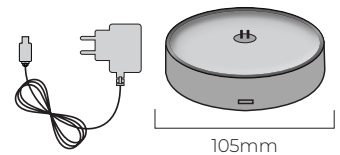

Metal Renk / Color

"Abajur" istediğiniz renkte yapılı
"Lampshade" is made in the color you want

Şarj Adaptörü / Charging Adapter